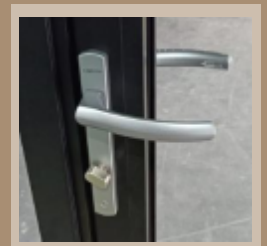

## WINDOWS

AWNING WINDOW

CASEMENT WINDOW

SINGLE & DOUBLE HUNG WINDOW

SLIDING WINDOW

TILT AND TURN WINDOW

## TRESHOLDS

UPPER HINGE

PULL AND HANDLE

STAINLESS STEEL BOTTOM ROLLER

DOOR HANDLES

THERMALLY HANDLE

More Information :

JOULOS.CO