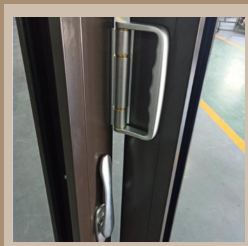

## TRESHOLDS

UPPER HINGE

PULL AND HANDLE

STAINLESS STEEL BOTTOM ROLLER

DOOR HANDLES

THERMALLY HANDLE

More Information :

JOULOS.CO